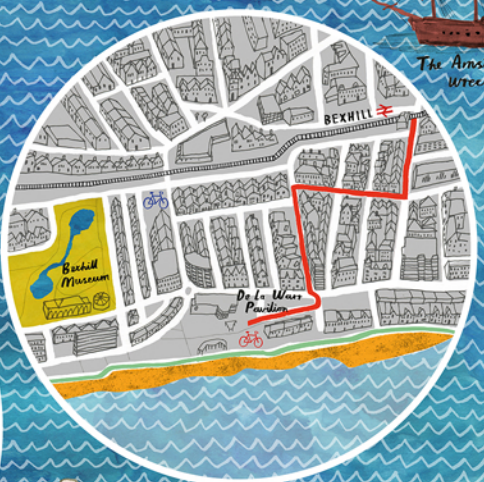

To HORAM and HEATHFIELD
HELLINGLY
LOWER HORSEBRIDGE
To ARLINGTON and LEWES

HAILSHAM
SUMMERHILL
RICKNEY
POLEGATE

HAMPDEN PARK
EASTBOURNE
BEACHY HEAD

2cm TO 1km
1.25 INCHES TO 1 MILE

HERSTMONCEUX
WINDMILL HILL
Herstmonceux Castle
BOREHAM STREET
WARTLING
99 BUS ROUTE
NORMANS BAY
GOLDEN REACH

EASTBOURNE
Town Hall
Tower Art Gallery
The Wish Tower
Eastbourne Pier

ASHBURNHAM PLACE
NINFIELD
HENLEY'S DOWN
LUNSFORD'S CROSS
BEXHILL
COLLINGTON
Boxhill Museum
De La Warr Pavilion

BEXHILL
De La Warr Pavilion
The Amsterdam Wreck

BATTLE ABBEY
BATTLE
Battle Great Wood
CROWHURST
HASTINGS
ST LEONARDS WARRIOR SQUARE

HASTINGS
The Source BMX/ Skate Park
Jerwood Gallery

To WINGHELSEA and RYE
ORE
Fishermen's Museum
Jerwood Gallery

HASTINGS
The Source BMX/ Skate Park
Jerwood Gallery

- COASTAL CULTURE TRAIL
- LANES RECOMMENDED FOR CYCLING
- FOOTPATHS
- BRIDLEWAYS (CYCLING & WALKING)
- TRAFFIC-FREE
- MAIN ROADS
- STATIONS TO GALLERIES
- RAILWAY STATIONS
- BIKE SHOPS/HIRE
- BIKE PARKS
- CAFES ON ROUTES
- PUBS ON ROUTES
- WC
- CAMPSITES